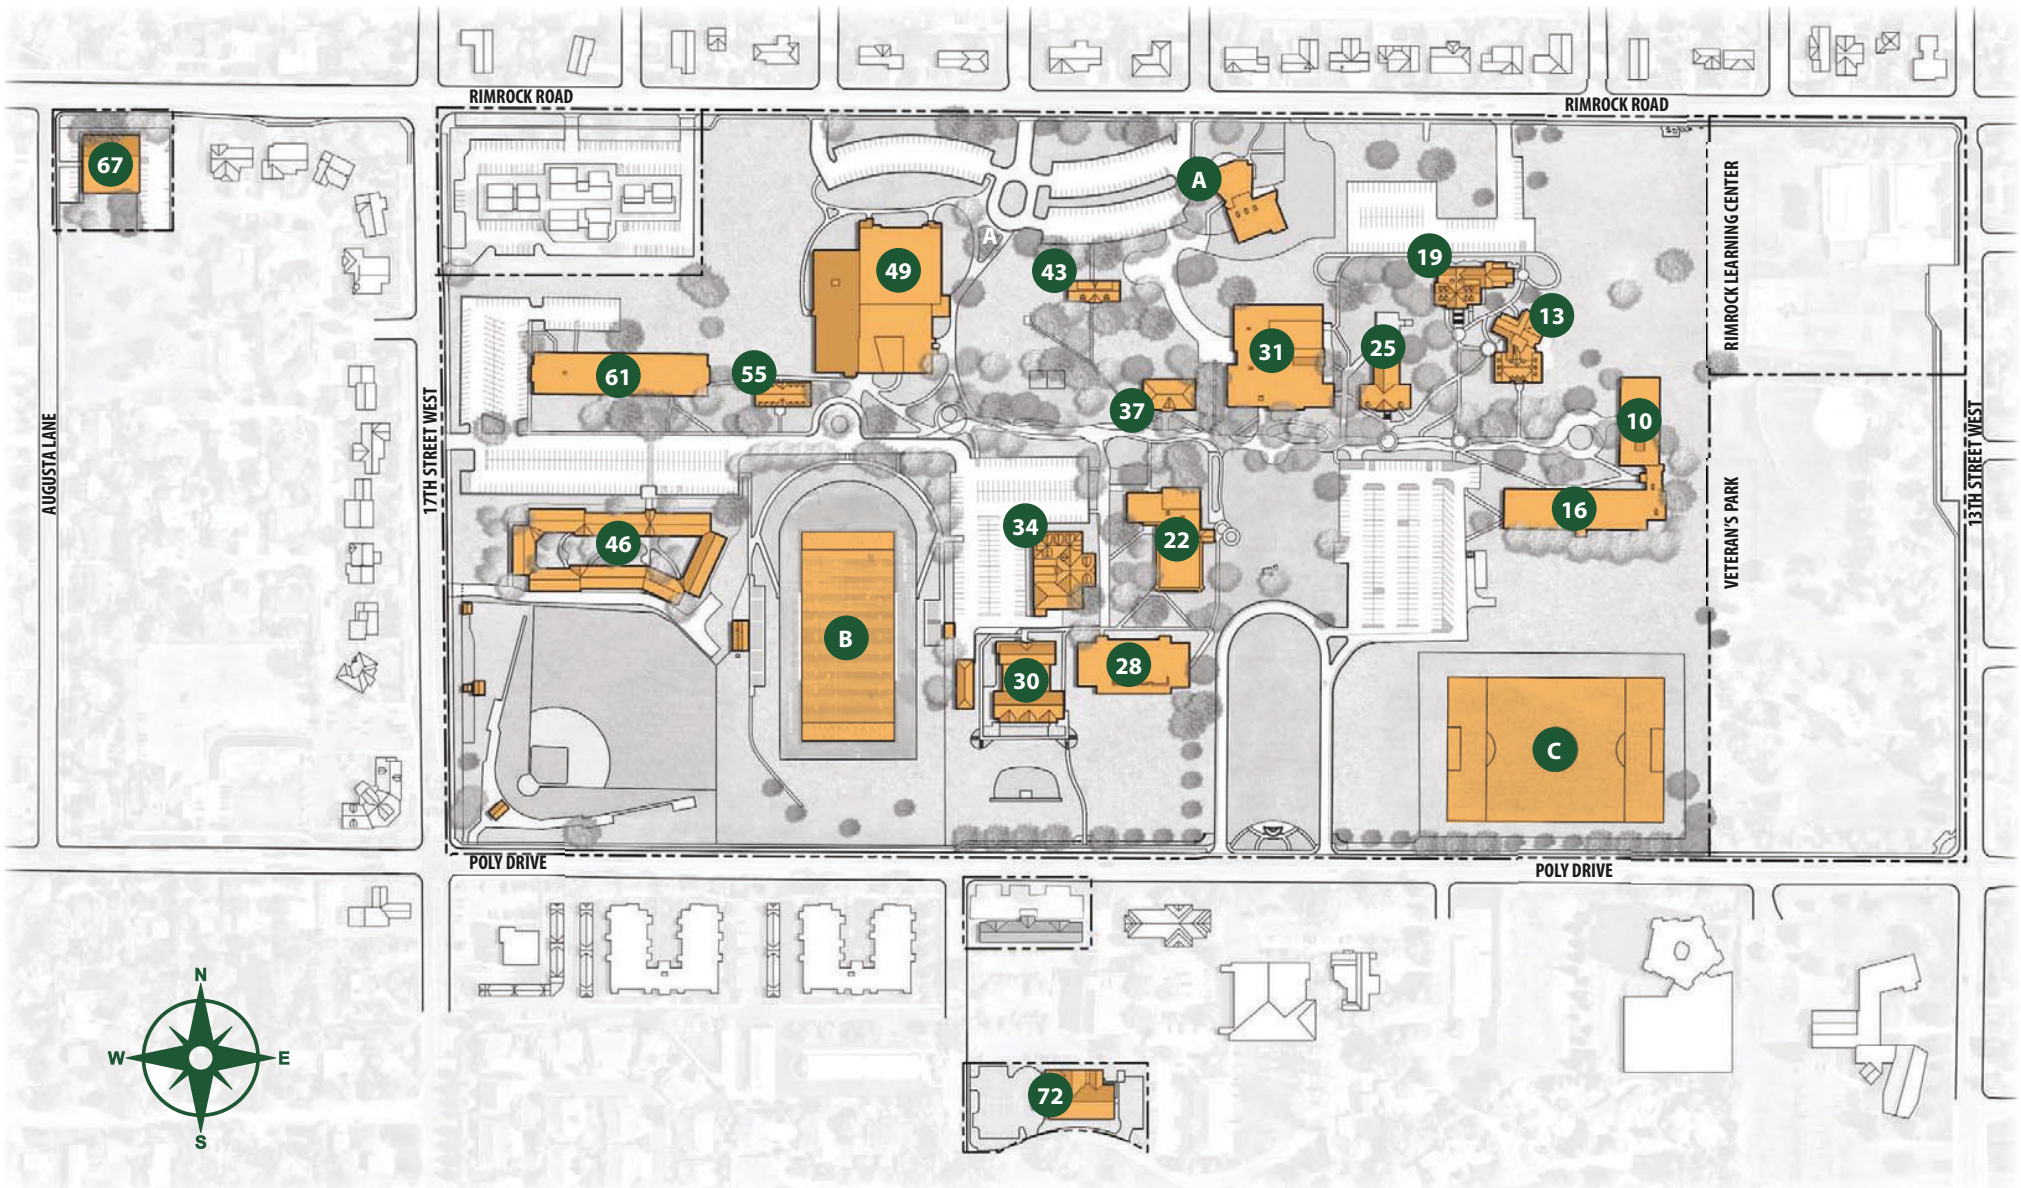

ROCKY
MOUNTAIN
COLLEGE

CAMPUS MAP

ROCKY
MOUNTAIN
COLLEGE

CAMPUS MAP

BUILDING NAME

BUILDING PURPOSE

55	Alden Hall	Faculty & Staff Offices
10	Anderson Hall	First-Year Residence Hall
67	Aviation Hall <i>2821 Augusta Lane</i>	Aviation Classrooms & Faculty Offices
31	Bair Family Student Center	Student Life Offices, Bookstore, Chapel, Dining, & Student Lounges
28	Bair Hall	Classrooms & Faculty Offices
A	Billings Studio Theater	Community Theater
30	Charles Morledge Science Laboratory	Classrooms, Laboratories, & Occupational Therapy Program
72	Connor Hall <i>2411 Village Lane</i>	Physician Assistant Program
37	Eaton Hall	Academic Computing, Business Office, Development, Human Resources, Master of Educational Leadership, Native American Outreach, ROTC, & Student Accounts
22	Educational Resource Center	Computer Labs, LEAP, Paul M. Adams Library, & Writing Center
49	Fortin Education Center	Athletic & Faculty Offices, Classrooms, Services for Academic Success, Workout Facilities & Gymnasium

BUILDING NAME

BUILDING PURPOSE

B	Herb Klindt Field	Athletic Field
61	Jorgenson Hall	Apartment Building (21 years and older)
25	Losekamp Hall	Classrooms, Faculty Offices, Performing Arts, & Taylor Auditorium
13	Morledge-Kimball Hall	Classrooms & Faculty Offices
19	Prescott Hall	Admissions, Financial Aid, Great Room, Office of the President, & Student Records
46	Rimview Hall	Residence Hall (Sophomore–Senior)
74	RMC Hangar <i>1801 Aviation Place (Not Pictured)</i>	RMC Flight Operations <i>Billings Logan International Airport</i>
34	Technology Hall	Classrooms, Facilities Department, & Ryniker-Morrison Art Gallery
43	Tyler Hall	Classrooms & Faculty Offices
C	Wendy's Field	Athletic Field
D	White Aspen Ranch <i>481 56th Street W (Not Pictured)</i>	Equestrian Facility
16	Widenhouse Hall	First-Year Residence Hall